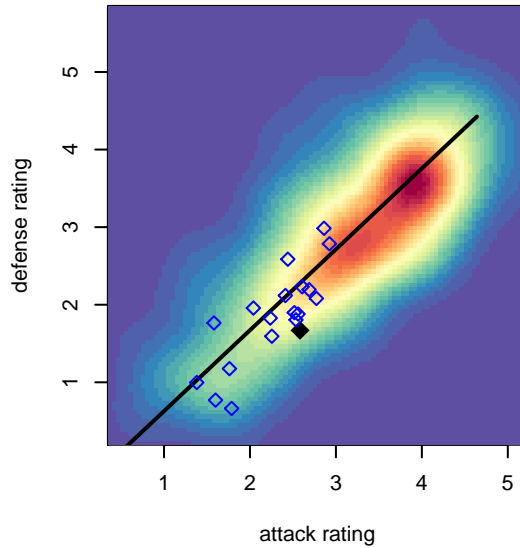

BIFC White B00

Bainbridge Island FC
 Bainbridge Island, WA
 B00 total strength=1413
 attack=13.23 defense=5.31
 fall league = NPSL Div 1 (00) U17

alt names used:
 Bainbridge Island FC White B00
 Bainbridge Island FC. FC White B00
 Bainbridge Island FC White B00
 BAINBRIDGE ISLAND FCFC WHITE B00
 Bainbridge Island FC White B00

Venues played:
 2016 Snohomish United Invit Gold
 2016 Seattle United Cup BU17
 2016 River Jam Samba U17
 2016 NPSL Division 1 (00) U17
 2016 Founders Cup B00 Div A

BIFC White B00
 Dots are actual minus expected GF (blue circles) and GA (red triangles).
 Blue line is smoothed change in attack strength. Red is smoothed change in defense strength.

**attack and defense variance (black dot)
relative to other teams
and top 10 in region**

**attack and defense rating
relative to others at age
and all opponents in last 13 months**

Performance relative to 13 month average