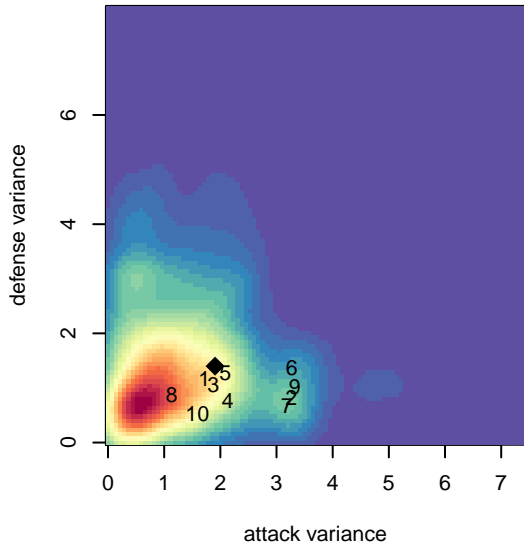

BIFC White B00

Bainbridge Island FC
 Bainbridge Island, WA
 B00 total strength=1413
 attack=13.23 defense=5.31
 fall league = NPSL Div 1 (00) U17

alt names used:
 Bainbridge Island FC White B00
 Bainbridge Island FC. FC White B00
 Bainbridge Island FC White B00
 BAINBRIDGE ISLAND FCFC WHITE B00
 Bainbridge Island FC White B00

Venues played:
 2016 Snohomish United Invit Gold
 2016 Seattle United Cup BU17
 2016 River Jam Samba U17
 2016 NPSL Division 1 (00) U17
 2016 Founders Cup B00 Div A

BIFC White B00
 Dots are actual minus expected GF (blue circles) and GA (red triangles).
 Blue line is smoothed change in attack strength. Red is smoothed change in defense strength.

**attack and defense variance (black dot)
relative to other teams
and top 10 in region**

**attack and defense rating
relative to others at age
and all opponents in last 13 months**

Performance relative to 13 month average