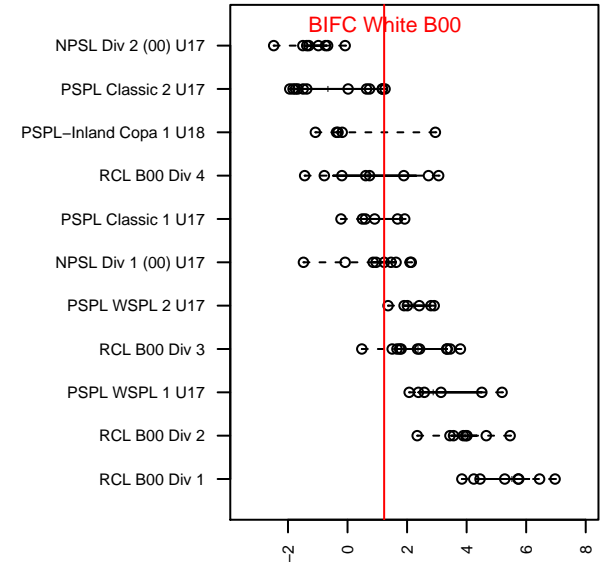

BIFC White B00

Bainbridge Island FC
 Bainbridge Island, WA
 B00 total strength=1413
 attack=13.23 defense=5.31
 fall league = NPSL Div 1 (00) U17

alt names used:
 Bainbridge Island FC White B00
 Bainbridge Island FC. FC White B00
 Bainbridge Island FC White B00
 BAINBRIDGE ISLAND FCFC WHITE B00
 Bainbridge Island FC White B00

Venues played:
 2016 Snohomish United Invit Gold
 2016 Seattle United Cup BU17
 2016 River Jam Samba U17
 2016 NPSL Division 1 (00) U17
 2016 Founders Cup B00 Div A

BIFC White B00
 Dots are actual minus expected GF (blue circles) and GA (red triangles).
 Blue line is smoothed change in attack strength. Red is smoothed change in defense strength.

**attack and defense variance (black dot)
relative to other teams
and top 10 in region**

**attack and defense rating
relative to others at age
and all opponents in last 13 months**

Performance relative to 13 month average