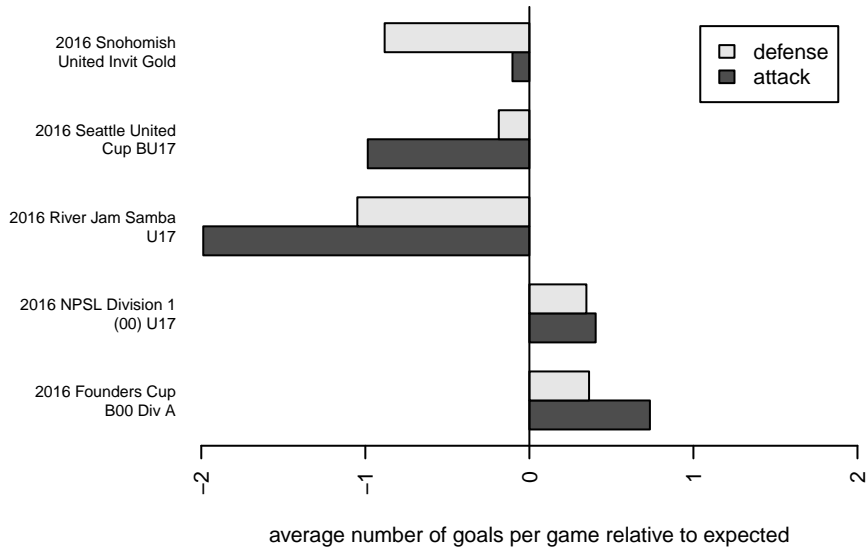

BIFC White B00

Bainbridge Island FC
 Bainbridge Island, WA
 B00 total strength=1413
 attack=13.23 defense=5.31
 fall league = NPSL Div 1 (00) U17

alt names used:
 Bainbridge Island FC White B00
 Bainbridge Island FC. FC White B00
 Bainbridge Island FC White B00
 BAINBRIDGE ISLAND FCFC WHITE B00
 Bainbridge Island FC White B00

Venues played:
 2016 Snohomish United Invit Gold
 2016 Seattle United Cup BU17
 2016 River Jam Samba U17
 2016 NPSL Division 1 (00) U17
 2016 Founders Cup B00 Div A

BIFC White B00
 Dots are actual minus expected GF (blue circles) and GA (red triangles).
 Blue line is smoothed change in attack strength. Red is smoothed change in defense strength.

**attack and defense variance (black dot)
relative to other teams
and top 10 in region**

**attack and defense rating
relative to others at age
and all opponents in last 13 months**

Performance relative to 13 month average