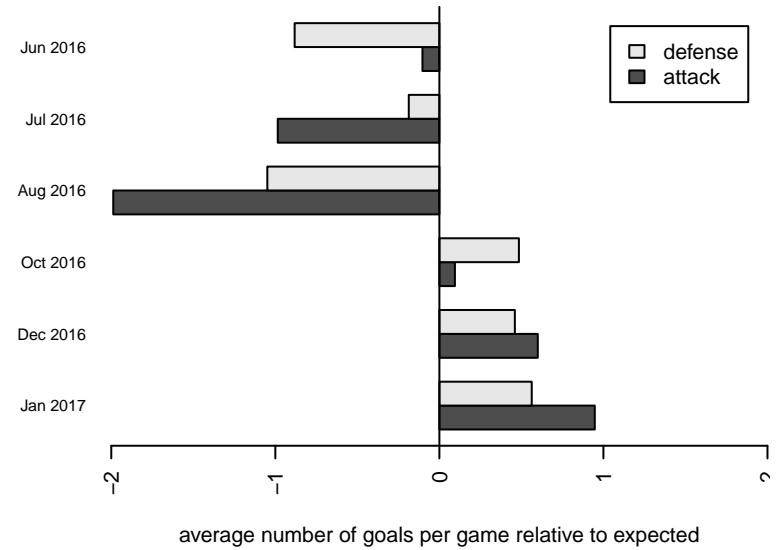

Performance relative to 13 month average