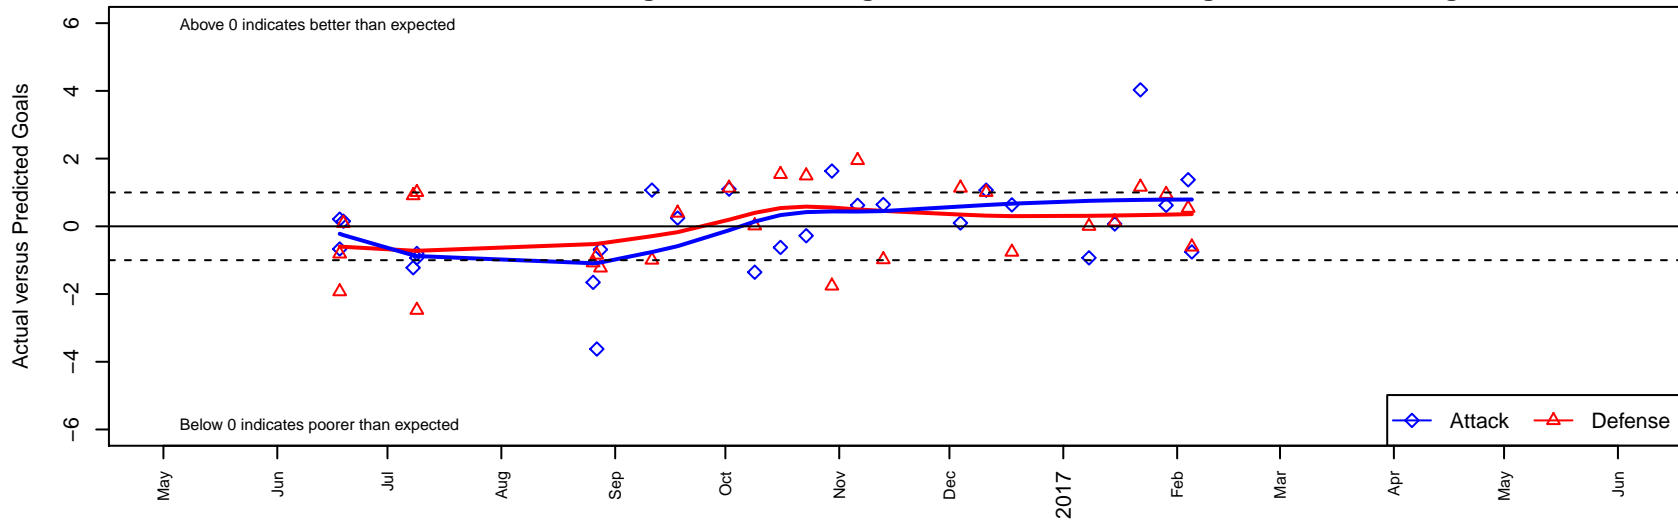

BIFC White B00

Bainbridge Island FC
 Bainbridge Island, WA
 B00 total strength=1413
 attack=13.23 defense=5.31
 fall league = NPSL Div 1 (00) U17

alt names used:
 Bainbridge Island FC White B00
 Bainbridge Island FC. FC White B00
 Bainbridge Island FC White B00
 BAINBRIDGE ISLAND FCFC WHITE B00
 Bainbridge Island FC White B00

Venues played:
 2016 Snohomish United Invit Gold
 2016 Seattle United Cup BU17
 2016 River Jam Samba U17
 2016 NPSL Division 1 (00) U17
 2016 Founders Cup B00 Div A

BIFC White B00
 Dots are actual minus expected GF (blue circles) and GA (red triangles).
 Blue line is smoothed change in attack strength. Red is smoothed change in defense strength.

**attack and defense variance (black dot)
relative to other teams
and top 10 in region**

**attack and defense rating
relative to others at age
and all opponents in last 13 months**

Performance relative to 13 month average